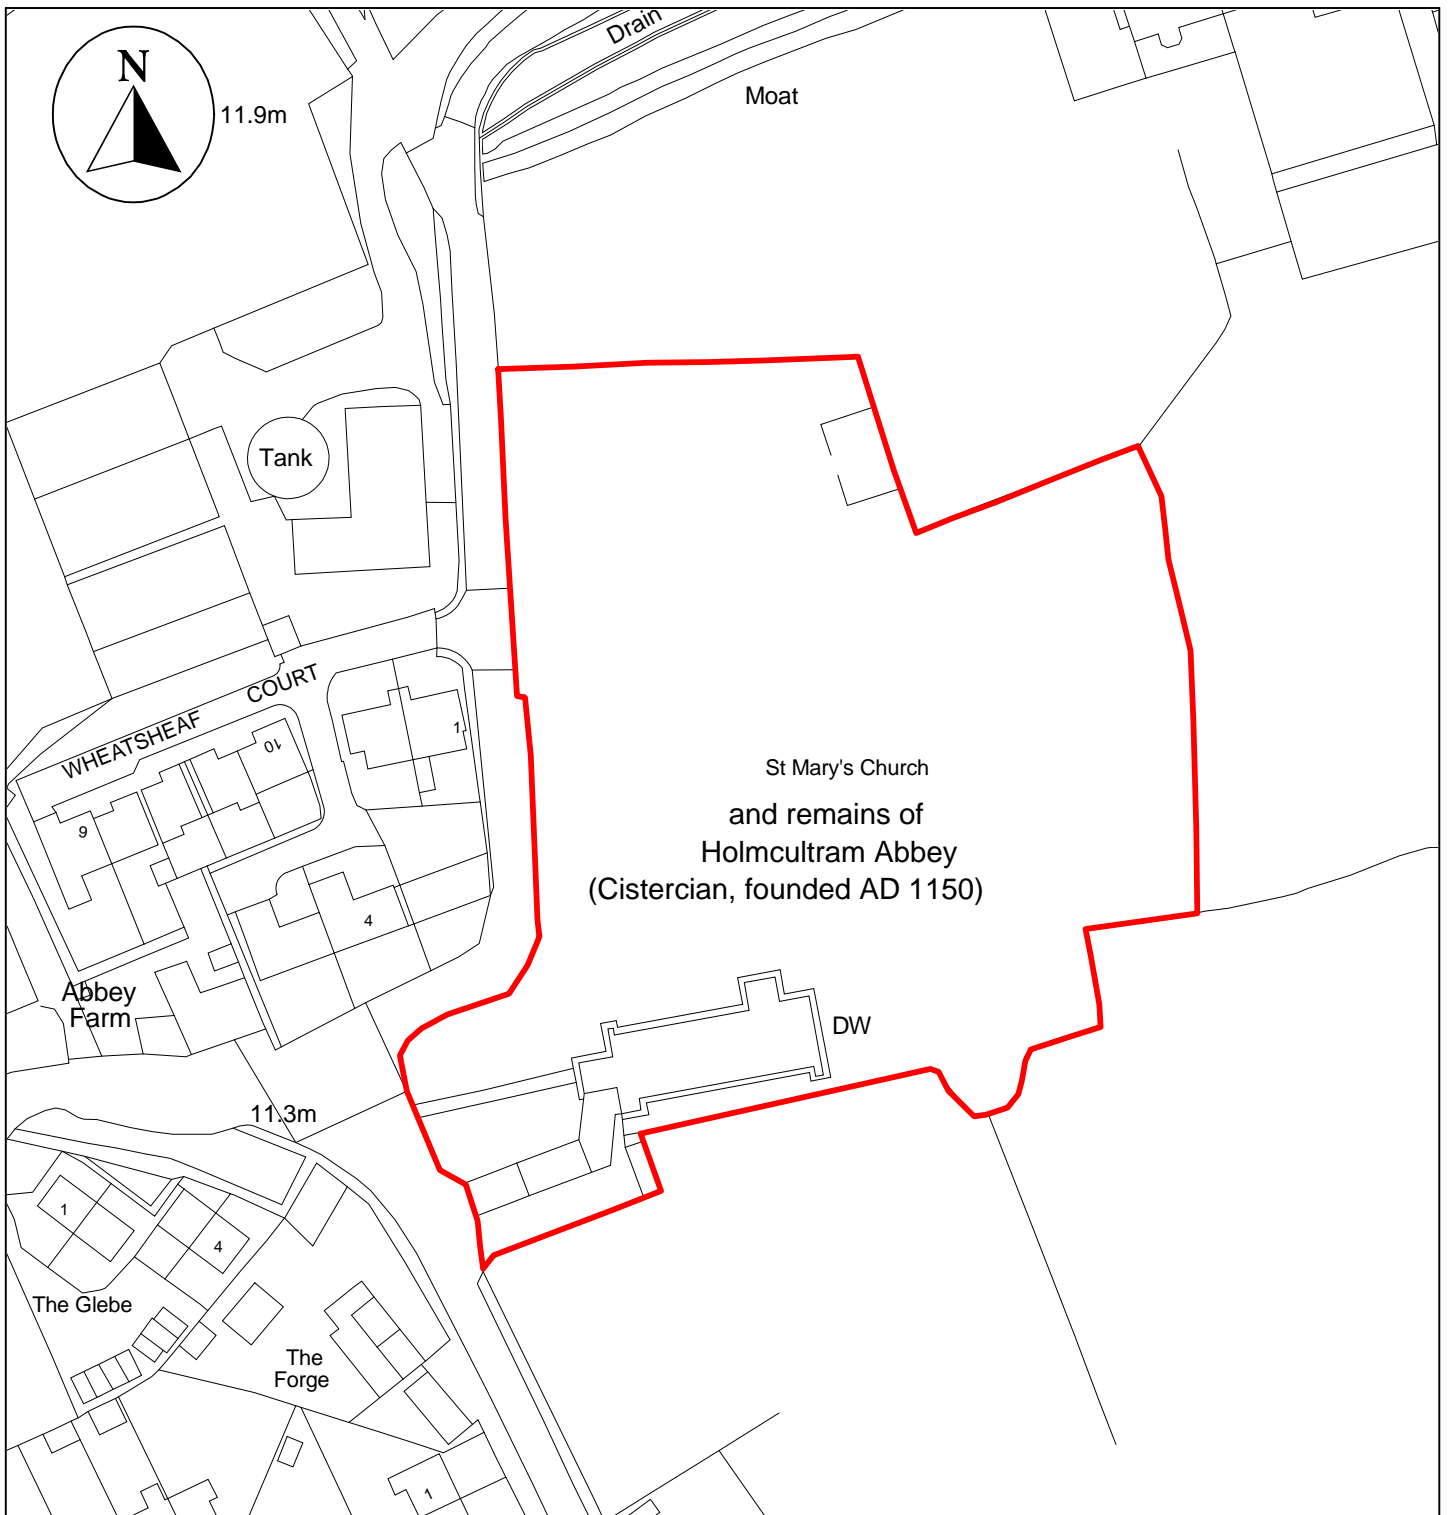

Public Space Protection Order Cumberland Council 2024

ANTI-SOCIAL BEHAVIOUR CRIME AND
POLICING ACT 2014

Holme Cultram, Abbeytown, Wigton, CA7 4SG

Neighbourhoods
Education and Enforcement
Allerdale House
Workington
CA14 3YJ

Scale: 1 : 1,250
Date: February 2024

©crown copyright database rights 2024
ordnance survey AC0000861732